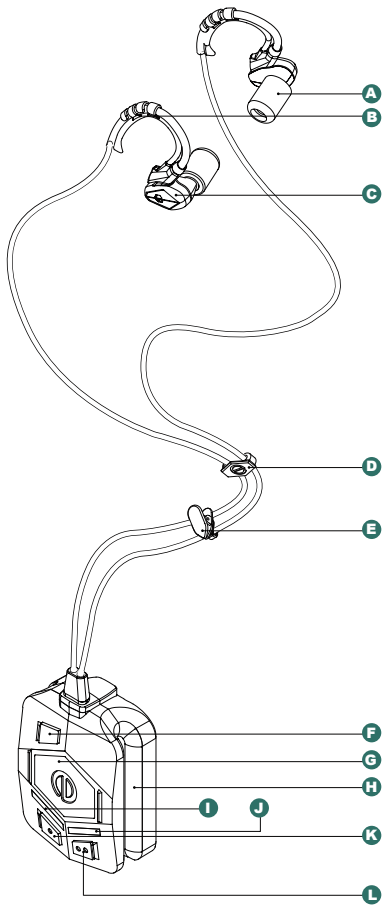

# THE CONNECTED PROTECTED WORKER

Active level-dependent protection, high noise communication up to 105 dB(A), earpiece fit test, and active protection monitoring, all rolled into one device: **SonX**.

- A Eartip
- B Ear hook
- C Earpiece
- D Bolo
- E Clip
- F Fit Test, workplace settings
- G PTT, power ON
- H Replaceable battery, attachment
- I Battery life indicator, mode indicator
- J Volume indicator, mode indicator
- K Volume down, power OFF
- L Volume up, radio team channels